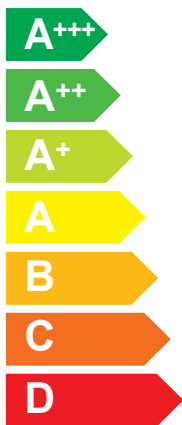

ENERG

енергия · ενεργεια

3302075

ELCO

AEROTOP MONO 04.2 M-CRX 1Z

A++

A+

Two icons showing sound power levels. The top icon shows a speaker inside a house with the value 35 dB. The bottom icon shows a speaker outside a house with the value 53 dB.

A legend for energy consumption in kW, shown as a map of Europe. It includes three color-coded boxes: dark blue for 07 kW, medium blue for 05 kW, and light blue for 02 kW.