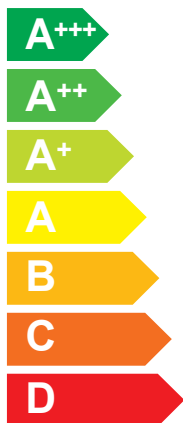

ENERG
енергия · ενεργεια

3302077

ELCO

AEROTOP MONO 05.2 M-CRX 1Z

A++

A+

Two icons showing sound power levels. The top icon shows a speaker inside a house with the text "35 dB". The bottom icon shows a speaker outside a house with the text "55 dB".