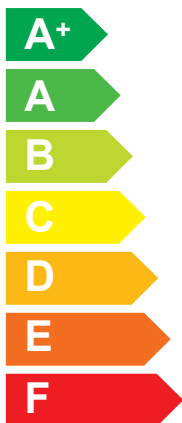

ENERG
енергия · ενεργεια

3302077

ELCO

AEROTOP MONO 05.2 M-CRX 1Z

A++

A+

Two icons showing sound power levels. The top icon shows a speaker inside a house with the text "35 dB". The bottom icon shows a speaker outside a house with the text "55 dB".