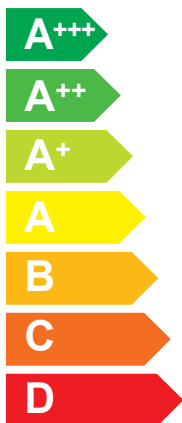

ENERG

енергия · ενεργεια

3302083

ELCO

AEROTOP MONO 12.2 M-CRX 1Z

A++

A+

Two icons showing sound power levels: a speaker inside a house icon labeled "35 dB" and a speaker outside a house icon labeled "58 dB".

A map of Europe with different regions shaded in three colors: dark blue, medium blue, and light blue. A legend to the right shows the corresponding power consumption values: dark blue for 14 kW, medium blue for 09 kW, and light blue for 06 kW.