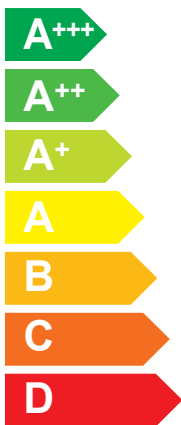

# ENERG

енергия · ενεργεια

3302113

ELCO

AEROTOP SPLIT 08.2 M-CR 1Z

**A++**

**A+**

Two icons showing sound power levels. The top icon shows a speaker inside a house with the value 39 dB. The bottom icon shows a speaker outside a house with the value 56 dB.

A legend for energy consumption in kW, represented by three colored squares: dark blue for 11 kW, medium blue for 08 kW, and light blue for 04 kW.